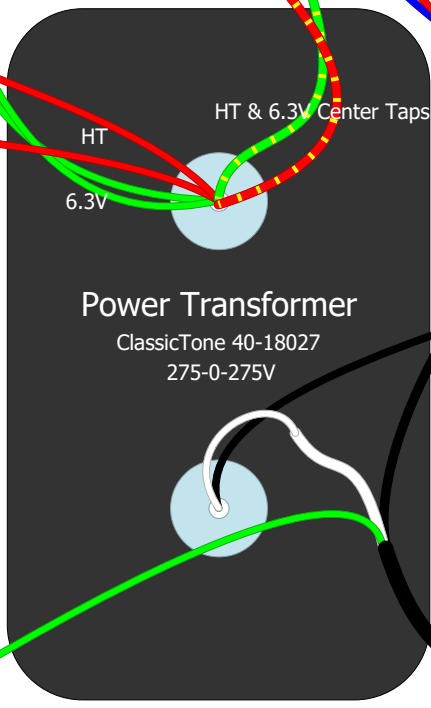

# 5E3M Deluxe Micro Guitar Amp With EZ81 Tube Rectifier

**Power Cord**  
 Black = Hot  
 White = Neutral  
 Green = Ground